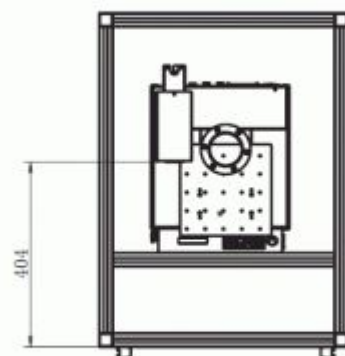

## TSR2200-SC DeskTop Safety Enclosure

*High Performance Machinery for High Performance Materials*